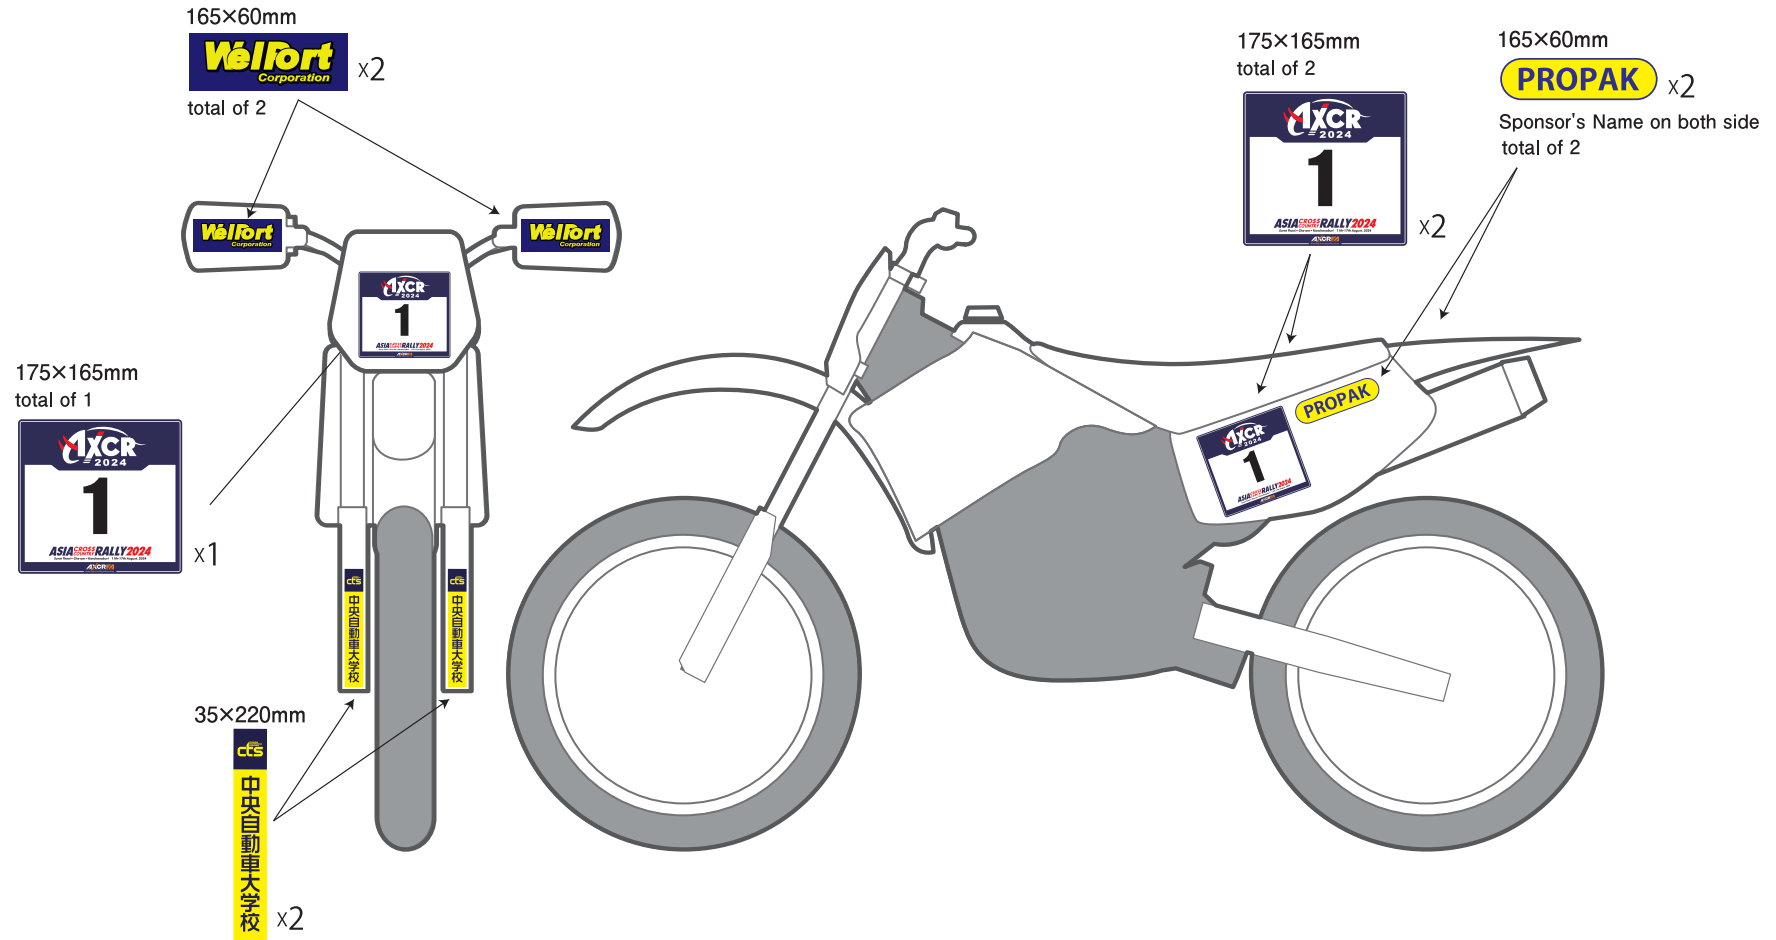

AXCR2024 Sticker application instructions

1. MOTO

2. SIDECAR

3. AUTO

4. ServiceCar/Track

500×520mm
Stick it on both sides
of the door,
total of 2

x2

400×150mm
Sponsor's Name,
stick on both sides

x2

x2

x2

500×520mm
Stick it on both sides
of the door,
total of 2

x2

400×150mm
Sponsor's Name,
stick on both sides

x2

x2

x2