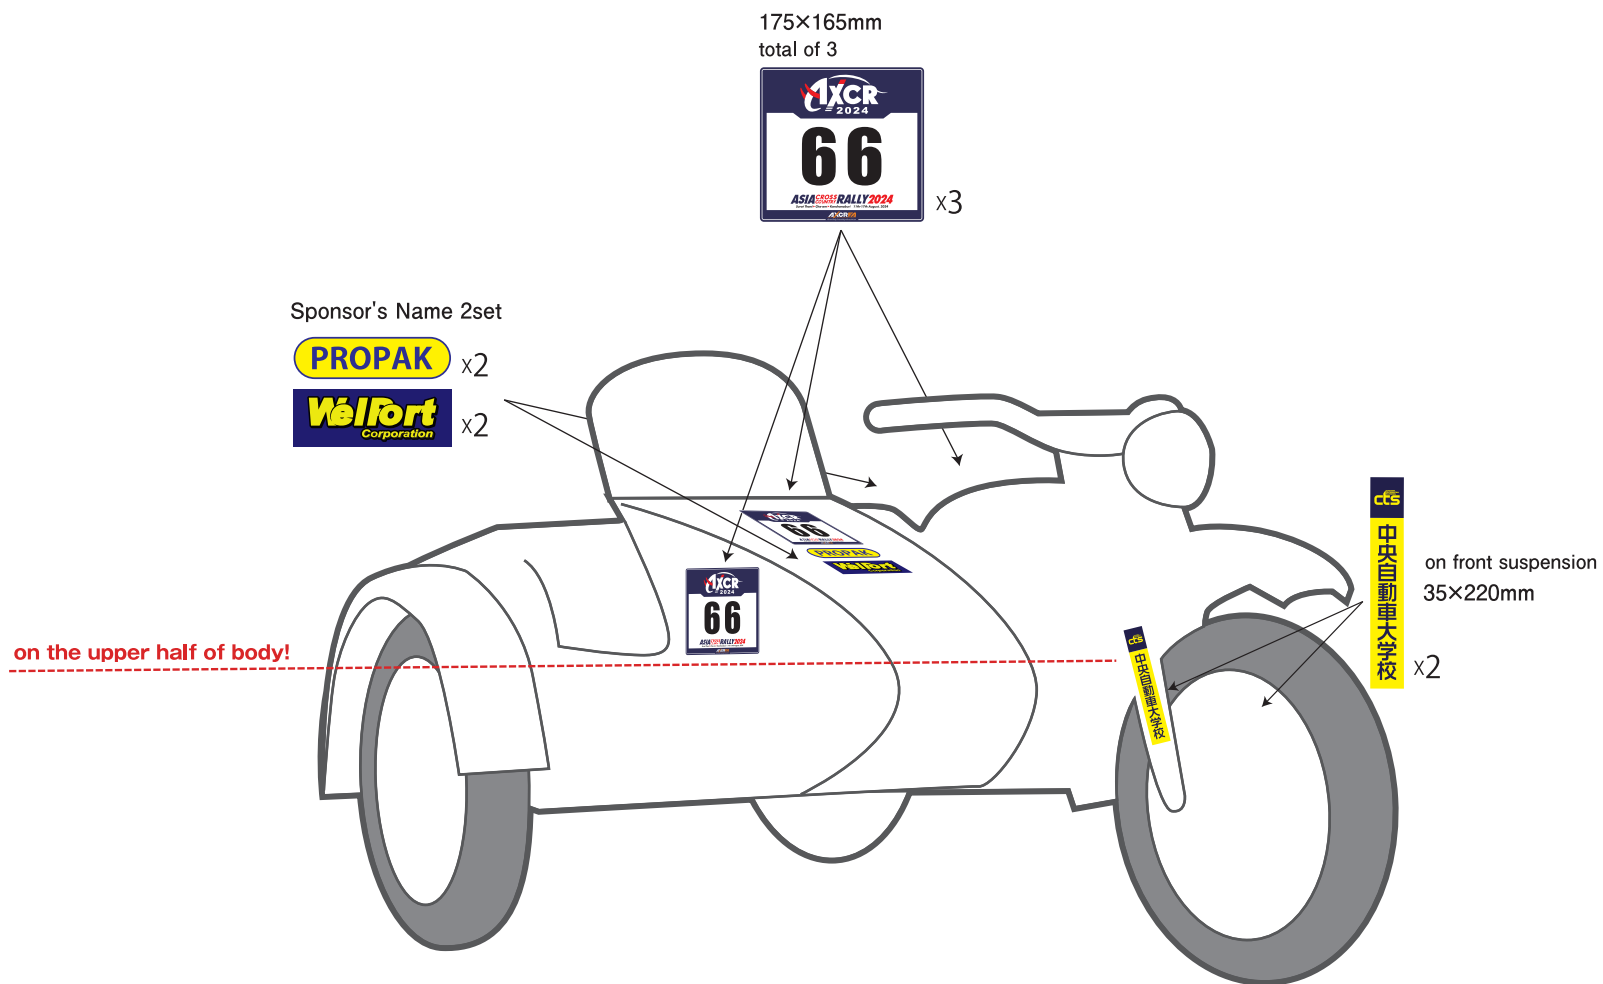

AXCR2024 Sticker application instructions

1. MOTO

2. SIDECAR

3. AUTO

4. ServiceCar/Track

500×520mm
Stick it on both sides
of the door,
total of 2

x2

400×150mm
Sponsor's Name,
stick on both sides

x2

x2

x2

500×520mm
Stick it on both sides
of the door,
total of 2

x2

400×150mm
Sponsor's Name,
stick on both sides

x2

x2

x2