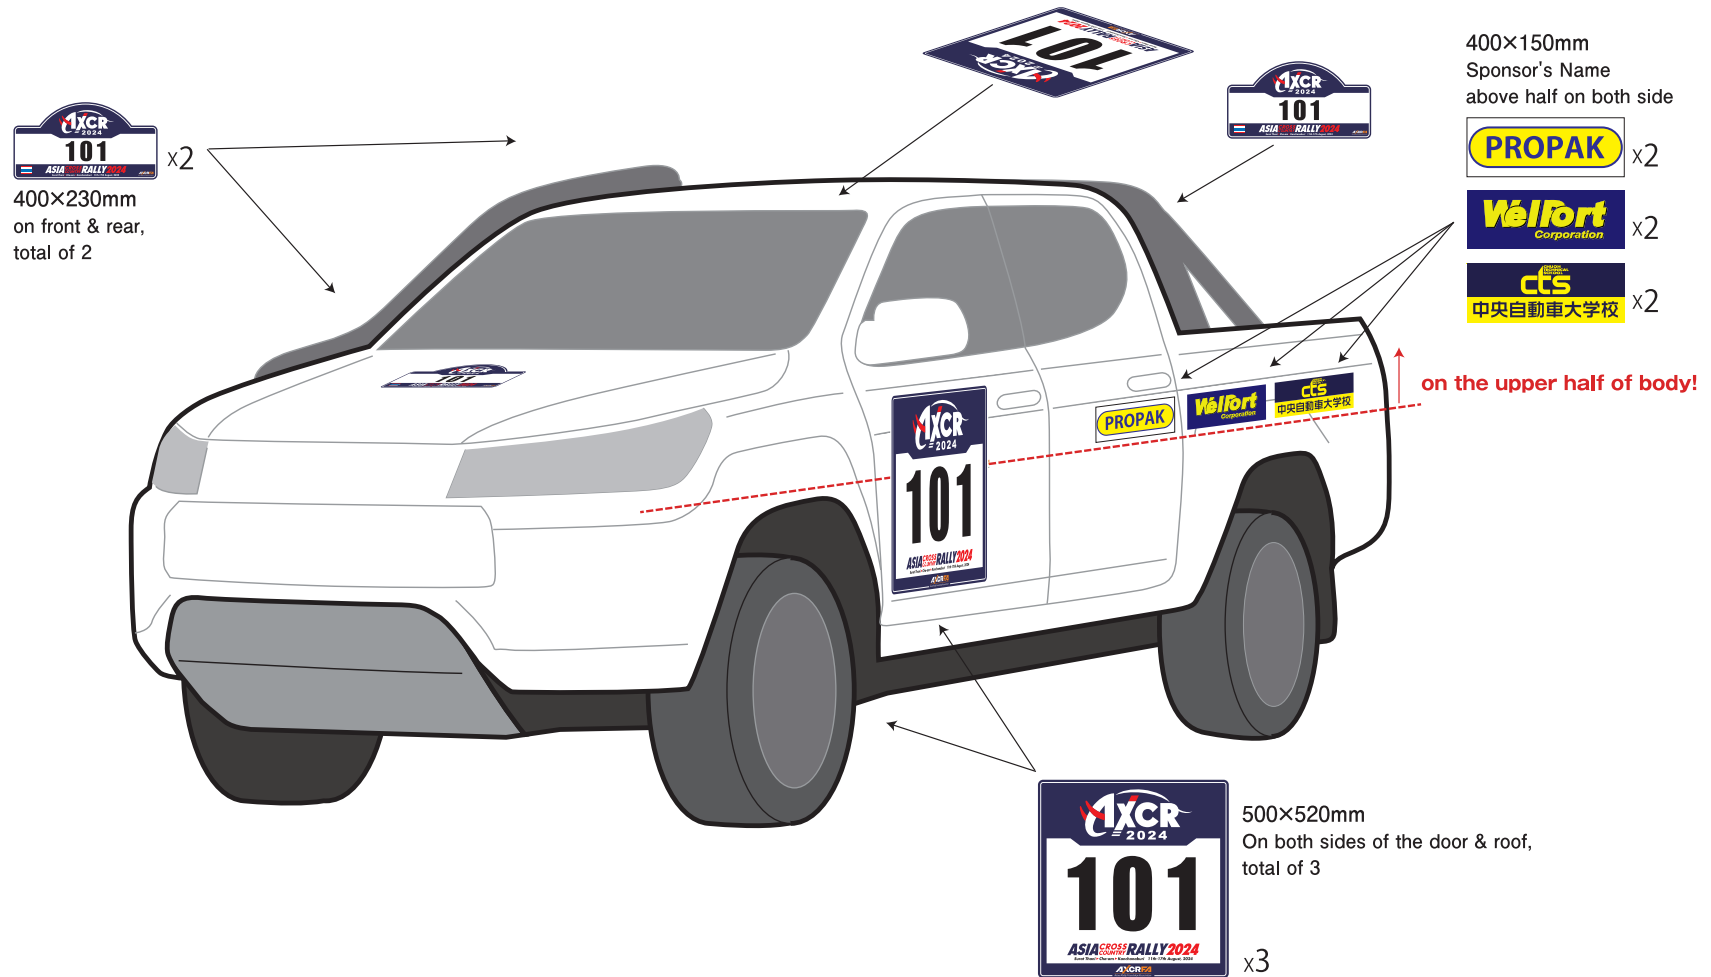

AXCR2024 Sticker application instructions

1. MOTO

2. SIDECAR

3. AUTO

4. ServiceCar/Track

500×520mm
Stick it on both sides
of the door,
total of 2

x2

400×150mm
Sponsor's Name,
stick on both sides

x2

x2

x2

500×520mm
Stick it on both sides
of the door,
total of 2

x2

400×150mm
Sponsor's Name,
stick on both sides

x2

x2

x2